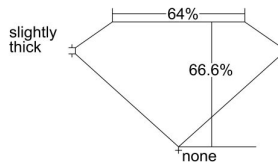

GIA®

FACSIMILE

GIA REPORT 6291298428

Verify this report at GIA.edu

GIA NATURAL DIAMOND DOSSIER®

June 11, 2018
GIA Report Number 6291298428
Shape and Cutting Style ..... **Cut-Cornered Rectangular Modified Brilliant**
Measurements ..... 4.71 x 3.45 x 2.30 mm

GRADING RESULTS

Carat Weight ..... 0.30 carat
Color Grade ..... D
Clarity Grade S11

ADDITIONAL GRADING INFORMATION

Polish ..... Excellent
Symmetry ..... Very Good
Fluorescence ..... Faint
Clarity Characteristics ..... Crystal
Inscription(s): GIA 6291298428

PROPORTIONS

Profile not to actual proportions

GRADING SCALES

GIA COLOR SCALE		GIA CLARITY SCALE			
COLORLESS	D	VERY VERY SLIGHTLY INCLUDED	FLAWLESS		
	E		INTERNALLY FLAWLESS		
	F	VERY SLIGHTLY INCLUDED	VVS₁		
	G		VVS₂		
	H		VS₁		
	NEAR COLORLESS	I	SLIGHTLY INCLUDED	VS₂	
		J		S1₁	
		FAINT	K	INCLUDED	S1₂
			L		I₁
			M		I₂
VERT LIGHT	N		INCLUDED	I₃	
	O				
	P				
	Q				
	R				
	S				
LIGHT	T				
	U				
	V				
	W				
	X				
Y					
Z